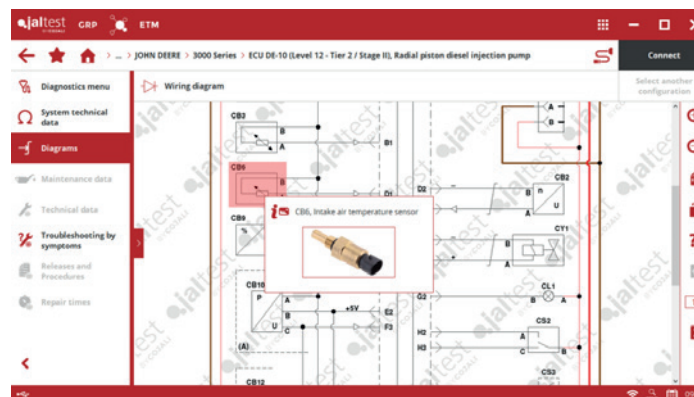

TECHNICAL INFORMATION

- System technical data (engine, transmission...).
- Interactive wiring diagram.
- Technical releases.
- Troubleshooting by symptoms.
- Maintenance data.
- Machine technical data (engine type...).