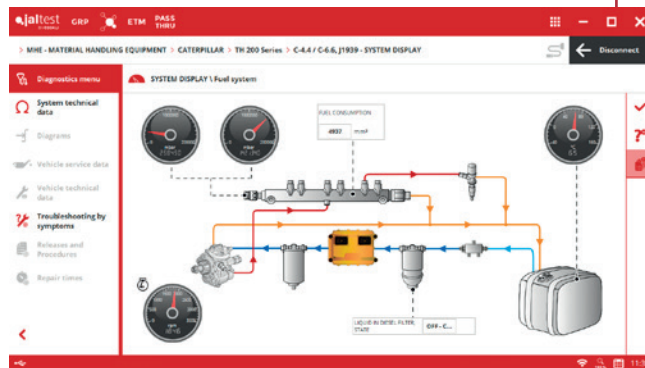

### ALSO AVAILABLE DIAGNOSTICS FOR:

CV

AGV

OFF-HIGHWAY

MARINE

# MULTIBRAND DIAGNOSTICS

- Automatic detection of systems and error codes.
- Real-time sensor monitoring.
- Actuation and adaptation of components.
- Maintenance data reset.
- Reading of machine's operating time and consumption.
- Components adaptation and calibration.

# JALTEST GRP: WORKSHOP MANAGEMENT SOLUTIONS

- Customer portfolio.
- Database synchronisation between different devices, within the same workshop, with data backups on external servers.
- Workshop task management.
- Diagnostics, maintenance and tasks management and reporting.
- Customisation of new brands and machine models.
- Access to the history of the machine.